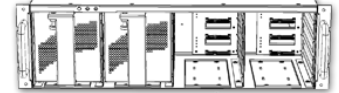

Designed for Video Editing and Content Creation Professionals

The All New PRO DSqp PCIe Gen2

PRO DSqp *Portable RAID Storage*

Four high performance 3.5" desktop drives in a small portable package.

Link LED   Uplink Port   Uplink Config Switch   Expansion Port   Link LED

HBE x8 PCIe Gen2

x8 ,one meter cable

- RAID 0, 1, 3, 5, 6, JBOD supported.
- Hardware RAID Controller, **over 400MB/sec per Quad Pack in RAID 0.**
- Web-based GUI RAID Console management.
- 40Gb/s PCIe Extender technology; super fast, energy efficient, low heat.
- Mac, Windows and Linux Compatible.

On Location

Post Production

Media in Quad Pack

On Location

Post Production

Media in Quad Pack

www.dulcesystems.com 818-435-6007 sales@dulcesystems.com

Dulce Systems is pleased to provide to the innovative artists more freedom to make creative decisions on time and on budget. Dulce Systems is the ideal storage provider for independent artists and full-service post houses alike.