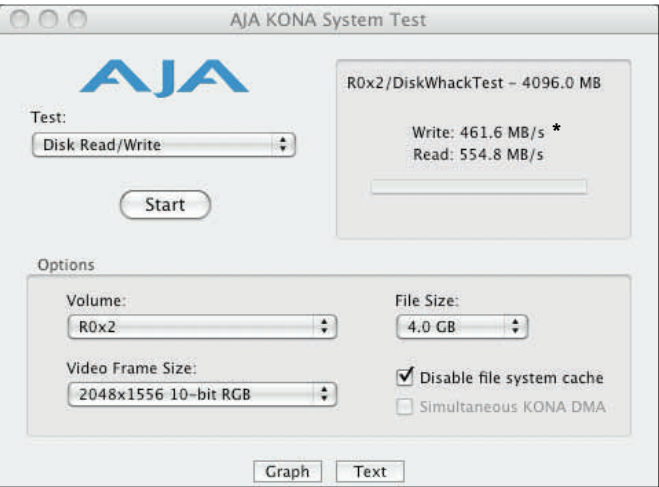

Designed for Video Editing and Content Creation Professionals

SPECIFICATIONS

PRO FC	
Model (size) size is based on RAID 0	PFC-4 (4TB), PFC-8 (8TB), PFC-12 (12TB), PFC-16 (16TB).
Disk Drives (3.5")	16 hot swappable SATA II 3Gb/s 7200 RPM
Interface	4Gb Fibre Channel. Two Ports.
RAID Level	Hardware RAID 0,1,5,6, hot spares. Auto insert/remove detection. Instant availability/background initialization. >2TB PC support.
Memory	1 GB
Real-time Playback	2k film, Multiple uncompressed HD, SD, ProRes, DVCPRO HD, HDV, DV.
Data Rate (read)	550 MB/s RAID 0, 450 MB/s RAID 5 (2 chan)* 360 MB/s in all RAID levels (1 chan)**
Compatibility	Mac OS X, Windows XP / Server / Vista / 2000, Linux. AJA, Blackmagic, and other popular capture cards.
Plug and Play	Pre-formatted. Mounts on desktop on 1st hookup.
Electrical	95V–265V, 47-63HZ, auto range.
Current	Idle: 150W, Read/Write: 300W, Max: 450W
Physical	3u 19" rackmount
Dimensions	24 x 17.5 x 5.25 L" x W" x H"
Weight	65 lbs
Environmental	Operating 41 to 104F (5 to 40 C) Non-operating -40 to 158 F (-40 to 70 C)
Humidity (Relative)	Operating 5 to 80% Non-condensing Non-operating 5 to 95% Non-condensing
Warranty	42 months
Accessories	Optical SFP, 3-meter LC-LC Fibre Channel cable, Power cord, Installation & User's Manual.
Appearance	Glossy Titanium look

1. **More Features:**
2. Final Cut Studio, Premiere and other popular editor certified.
   - ProRes 422, DV, DVCPRO HD, HDV, uncompressed SD/HD, 2K Film formats.
   - Multiple real-time streams.
   - 3u Rackmount.
   - High performance 3Gb/s SATA hot swappable disk modules.
   - Up to 16TB of useable storage in RAID 0, 15 TB in RAID 5.
   - Java base GUI RAID Console management.
   - E-mail event notification.
   - Enclosure management.
   - 42 months warranty. Industry's longest.