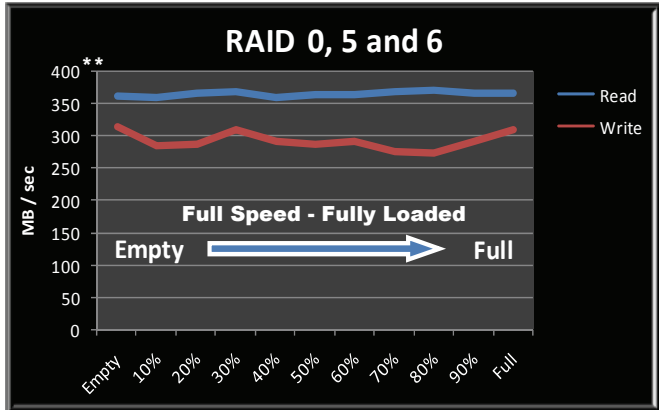

System Requirements:
2Gb or 4Gb Fibre Channel interface on host computer.
Apple: Power Mac G5, Mac Pro.
Windows-based compatible PC.
Apple OS X 10.4 or higher, Microsoft Windows XP, Vista, Server.