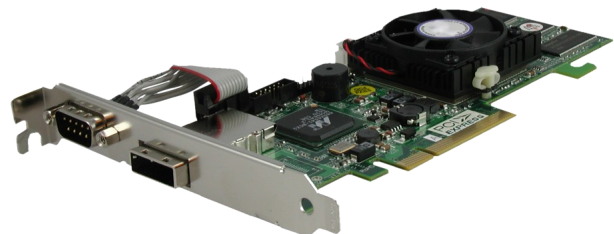

Designed for Video Editing and Content Creation Professionals

PRO Qxc

Over 415 MB/s RAID 0

Over 340 MB/s RAID 5

FAST PCIe RAID

Features:

- **PCIe RAID Controller**
- **All Metal Drive Trays**
- **1 or 2 Meter Cables**
- **Tower Footprint**
- **RAID 0, 1, 3, 5 and JBOD**

RAID Protection. The fast PRO Qxc four drive disk storage array with enhanced RAID controller supports all the latest RAID capabilities to protect your projects and creative contents. RAID protected guards against any single drive failures, keeps working should a drive ever fail.

Fast PCIe Interface. The fastest in its class - the PRO Qxc implements a reliable PCI-express RAID Controller technology for desktop computers. The PCIe RAID Controller is installed in the host computer for a cost reduced option over the PRO Q. The PRO Qxc still offers the same high performance and redundancy of the PRO Q.