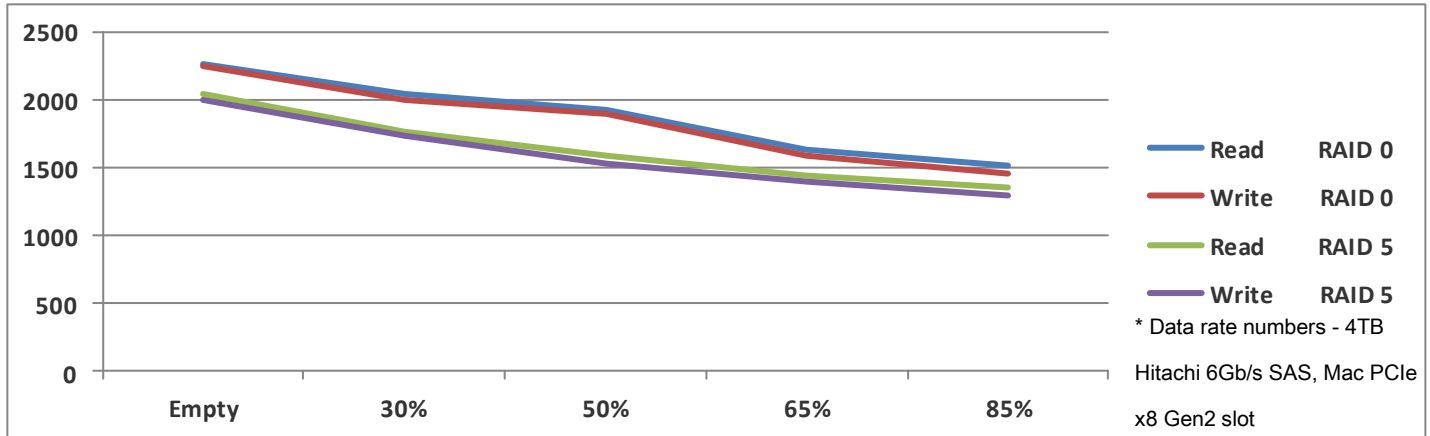

PRO RX 16ex **NEW**

 PCIe Gen2 x16 Lane Expansion

Over **2260** MB/s RAID 0

Over **2020** MB/s RAID 5

Super Fast Rackmount RAID Storage

PRO RX 16ex - A 16 drive rackmount storage system utilizes the latest PCI-express Extender technology to provide Super Fast RAID protected performance. The 80Gb/s PCI-express Host Extender extends the computer's high speed PCI-express bus to the PRO RX rackmount enclosure.

PRO RX 16ex - The proven Super Fast RAID engine protects your valuable data with all of the latest RAID array redundancy features.

PRO RX 16ex - The answer to your low cost, high performance, PCIe Gen 2 x16 lane expansion needs. Should more storage be required, additional PRO RX 16ex's can be added using the Dulce Systems PCI-e Extender technology.