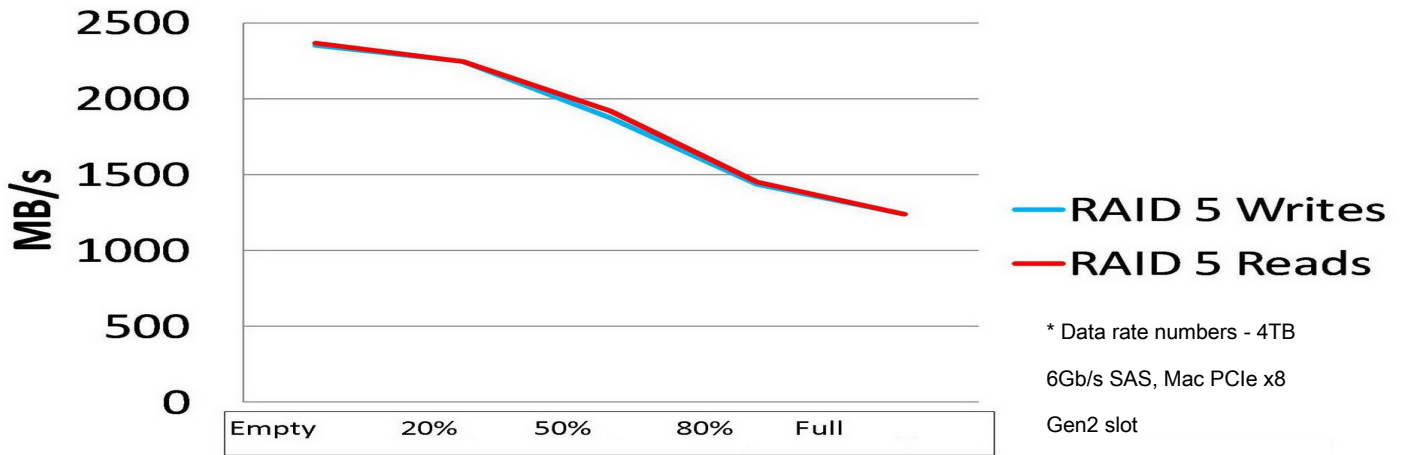

PRO RX & RXe

PRO RXg2 or PRO RXe RAID 5

PRO RXe - 16 Drive rackmount storage system utilizes the latest PCI-express Extender technology to provide Super Fast RAID protected performance. The 40Gb/s PCI-express Host Extender extends the computer's high speed PCI-express bus to the PRO RX rackmount enclosure.

PRO RXe - High performance 10GbE, now ready for a share workflow.

PRO RXe - The answer to your low cost, high performance, PCIe Gen 2 x8 lane with expansion port. Should more storage be required, additional PRO RXe's can be daisy chained.

PCIe Gen2 x8 & 10GbE

PRO RXe

- PCIe Gen2 x8 Lane expansion port.
- 40Gb/s PCI-express Extender technology; super fast, energy efficient, low heat.
- 10GbE Share capable ready.
- Super fast RAID engine protect your valuable data with all the latest RAID array redundancy features.
- Removable fans, and hot swappable power supply.
- RAID 0, 1, 3, 5, 6, JBOD supported.
- Mac, Windows and Linux Compatible.
- Host Extender and Cable Included.