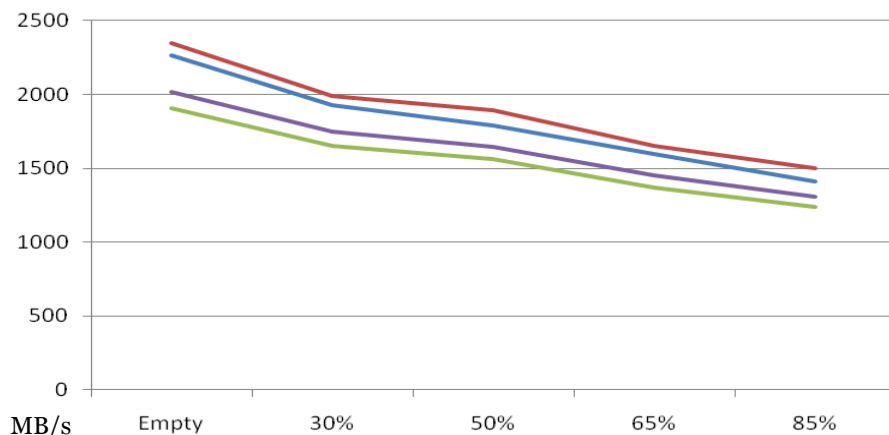

* Data rate numbers - 3TB Hitachi 6Gb/s SAS, Mac PCIe x8 Gen2 slot