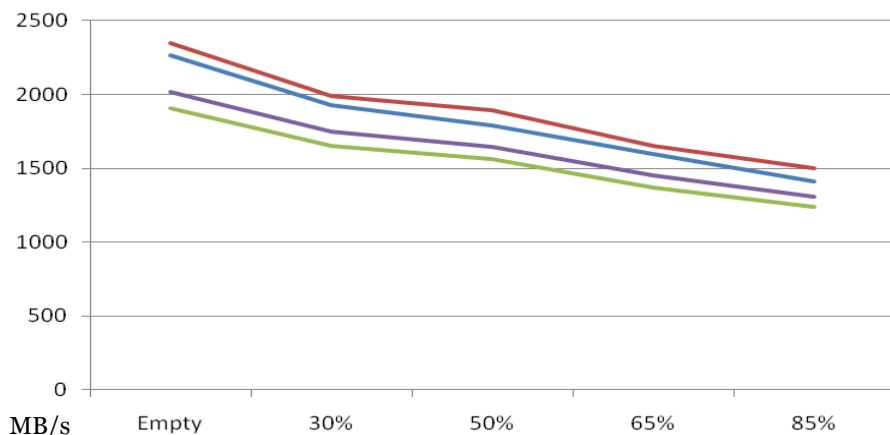

* Data rate numbers - 3TB Hitachi 6Gb/s SAS, Mac PCIe x8 Gen2 slot