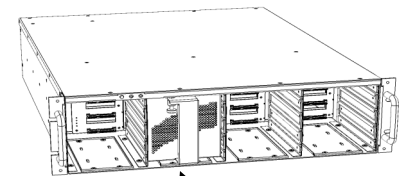

2.5" PRO RX mpd "Pack"

Sneaker-net content across town or around the world.

Rear View

On Location

Media in mpd Pack

Post Production

Eight 2.5" high performance drives in a small portable package.

SPECIFICATIONS

PRO RX mpd	
Model size is based on RAID 0	PRXmpd2 - Enclosure allowing up to 2 Quad Packs PRXmqd4 - Enclosure allowing up to 4 Quad Packs mpd Pack capacity: 2TB, 4TB and 6TB
Disk Drives (2.5")	Each Quad Pack: 8 SATA II 3Gb/s , 6Gb/s, 5400 RPM, 7200 RPM or SSD, supports 6Gb/s
Interface	PCI express Gen2 (8x lanes) Up to 10-meter extender cable.
RAID Level	Hardware RAID 0,1,3,5,6, JBOD, hot spares. Auto insert/remove detection. Instant availability/ background initialization. >2TB PC support.
Real-time Playback	2k film, Multiple uncompressed HD, SD, ProRes, DVCPRO HD, HDV, DV.
Compatibility	Mac OS X, Windows XP/Server/Vista/7, Linux. AJA, Blackmagic, Bluefish and other popular capture cards.
Plug and Play	Pre-formatted. Mounts on desktop on 1st hookup.
Electrical	95V–265V, 47-63HZ, auto range.
Power	Idle: 150W, Read/Write: 300W, Max: 450W
Physical	2-U 19" rackmount
Dimensions L" x W" x H"	2-U rackmount: 17.4 x 17.2 x 3.41 Quad Pack : 4.6x 3.6 x 2.7
Weight (Lbs)	45 (2u rackmount + 4 Quad Packs) 7.5 (Quad Pack)
Environmental	Operating 41 to 104F (5 to 40 C) Non-operating -40 to 158 F (-40 to 70 C)
Humidity (Relative)	Operating 5 to 80% Non-condensing Non-operating 5 to 95% Non-condensing
Warranty	24 months
Accessories	PCI-express x8 Extender Adapter, Power cord, 1-meter x8 Extender Cable, Installation & User's Manual.
Appearance	Powder silver