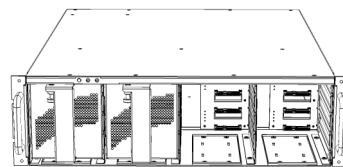

On Location