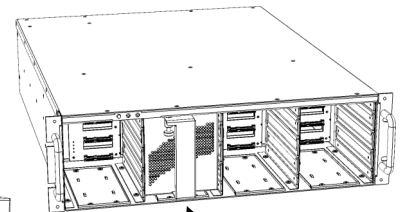

Post Production

www.dulcesystems.com 818-435-6007