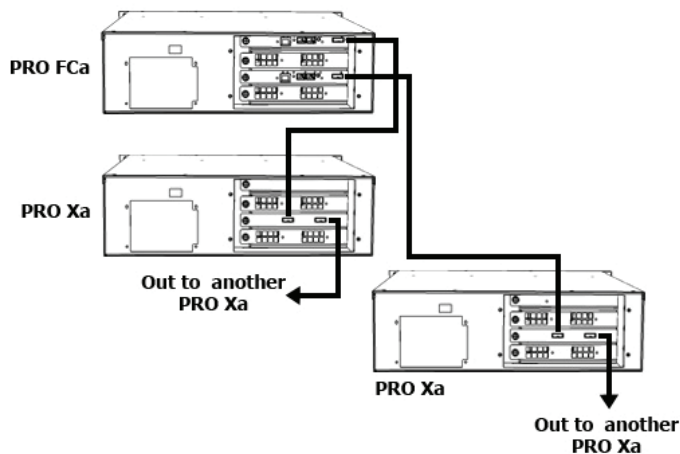

Designed for Video Editing and Content Creation Professionals

PRO Xa

Expansion Chassis for Dulce Fibre Channel Family of Storage Arrays.

- Dulce Fibre Channel Expansion made easy.
- Expand your Dulce Fibre Channel storage arrays without the need of extra Fibre Channel Ports.
- No loss in performance with Fiber Channel Expansion.
- Expansion from chassis to chassis made easy with a mini SAS connection.
- Add more storage to your RAID 0, 1, 5 or 6 system.
- Multiple real-time streams.
- Web-based GUI RAID Console management.
- Mac, PC, Linux Compatible.
- SAN Ready for shared storage environment.
- Instant Ready, no long format required.
- 1 or 2 removable high-performance Expansion Controllers.
- 3Gb or 6Gb SATA or SAS drive compatible.

Designed for Video Editing and Content Creation Professionals

SPECIFICATIONS

PRO Xa Fibre Channel Expansion Chassis	
Model (RAID 0 capacity) SATA drives, SAS drives optional.	PRO Xa-8 (8TB), PRO Xa-16 (16TB), PRO Xa-32 (32TB) - SATA Capacities PRO Xa-7 (7.2TB), PRO Xa-9 (9.6TB) - SAS Capacities
Disk Drives (3.5")	16 hot swappable SATA/SAS 3Gb/6Gb, 7200/15000 RPM
Interface	Expansion using Mini SAS (2 Connectors, 1 In and 1 Out) Can be ordered with 1 or 2 Expansion Controllers
Electrical	95V–265V, 47-63HZ, auto range.
Current	Idle: 150W, Read/Write: 300W, Max: 450W.
Physical	3u 19" rackmount.
Dimensions	23 x 17.5 x 5.25 L" x W" x H"
Weight	65 lbs installed, 86 lbs shipping.
Environmental	Operating 41 to 104F (5 to 40 C) Non-operating -40 to 158 F (-40 to 70 C)
Humidity (Relative)	Operating 5 to 80% Non-condensing Non-operating 5 to 95% Non-condensing
Warranty	5 Years
Accessories	2 Mini SAS Cables (1 Meter), 2 Meter optional, Power cord, User's Manual.
Appearance	Glossy Titanium look

System Requirements:

Dulce Fibre Channel Array installed on the host computer.
Apple Power Mac G5, Mac Pro.
Windows-based compatible PC.
Linux / Unix.

PRO FCa Expansion Option 1 with the PRO Xa

PRO FCa Expansion Option 3 with the PRO Xa