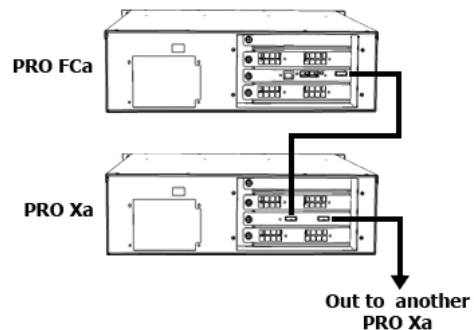

PRO FCa Expansion Option 1 with the PRO Xa