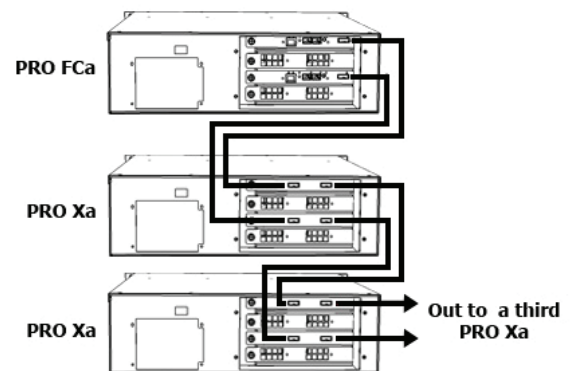

Designed for Video Editing and Content Creation Professionals

PRO Xa

Expansion Chassis for Dulce Fibre Channel Family of Storage Arrays.

- Dulce Fibre Channel Expansion made easy.
- Expand your Dulce Fibre Channel storage arrays without the need of extra Fibre Channel Ports.
- No loss in performance with Fiber Channel Expansion.
- Expansion from chassis to chassis made easy with a mini SAS connection.
- Add more storage to your RAID 0, 1, 5 or 6 system.
- Multiple real-time streams.
- Web-based GUI RAID Console management.
- Mac, PC, Linux Compatible.
- SAN Ready for shared storage environment.
- Instant Ready, no long format required.
- 1 or 2 removable high-performance Expansion Controllers.
- 3Gb or 6Gb SATA or SAS drive compatible.

Designed for Video Editing and Content Creation Professionals

SPECIFICATIONS

PRO Xa Fibre Channel Expansion Chassis	
Model (RAID 0 capacity) SATA drives, SAS drives optional.	PRO Xa-8 (8TB), PRO Xa-16 (16TB), PRO Xa-32 (32TB) - SATA Capacities PRO Xa-7 (7.2TB), PRO Xa-9 (9.6TB) - SAS Capacities
Disk Drives (3.5")	16 hot swappable SATA/SAS 3Gb/6Gb, 7200/15000 RPM
Interface	Expansion using Mini SAS (2 Connectors, 1 In and 1 Out) Can be ordered with 1 or 2 Expansion Controllers
Electrical	95V–265V, 47-63HZ, auto range.
Current	Idle: 150W, Read/Write: 300W, Max: 450W.
Physical	3u 19" rackmount.
Dimensions	23 x 17.5 x 5.25 L" x W" x H"
Weight	65 lbs installed, 86 lbs shipping.
Environmental	Operating 41 to 104F (5 to 40 C) Non-operating -40 to 158 F (-40 to 70 C)
Humidity (Relative)	Operating 5 to 80% Non-condensing Non-operating 5 to 95% Non-condensing
Warranty	5 Years
Accessories	2 Mini SAS Cables (1 Meter), 2 Meter optional, Power cord, User's Manual.
Appearance	Glossy Titanium look

System Requirements:

Dulce Fibre Channel Array installed on the host computer.
Apple Power Mac G5, Mac Pro.
Windows-based compatible PC.
Linux / Unix.

PRO FCa Expansion Option 1 with the PRO Xa

PRO FCa Expansion Option 3 with the PRO Xa