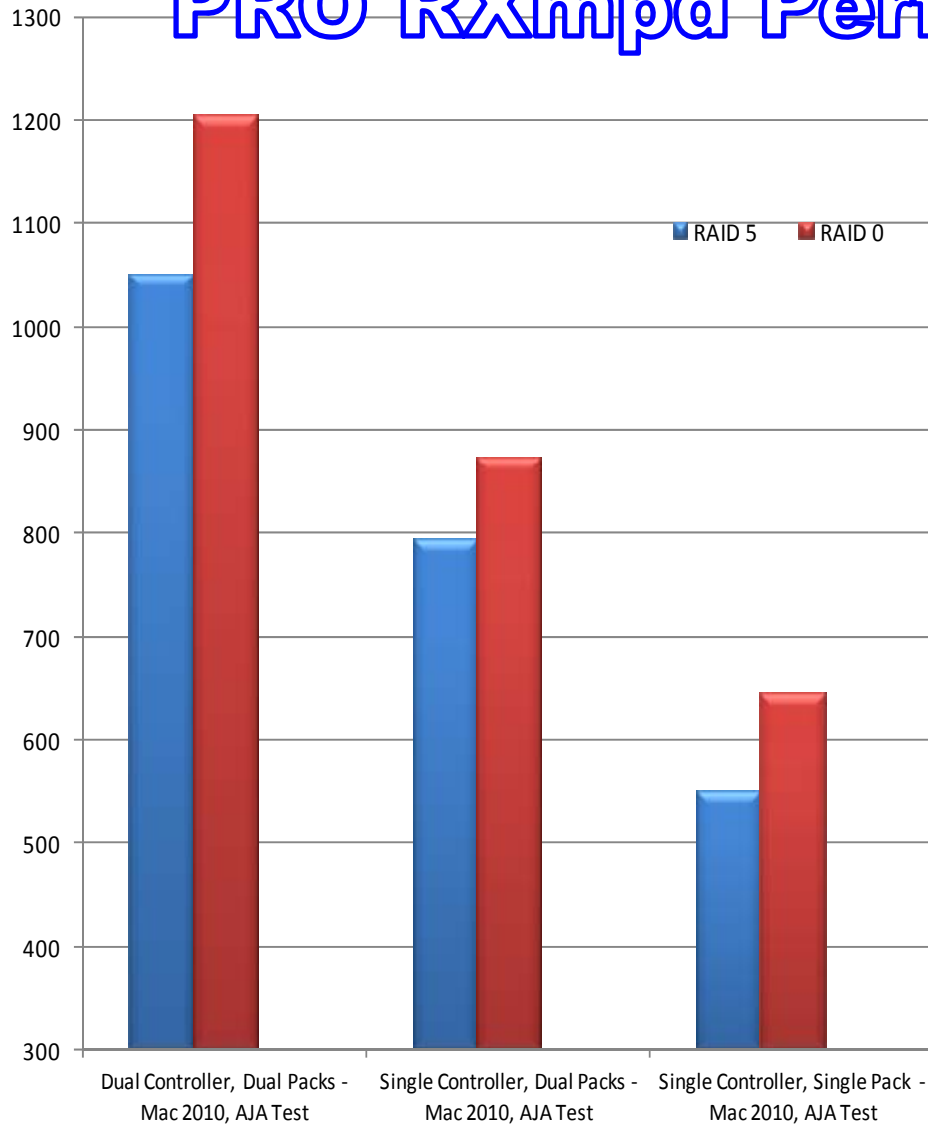

Performance Data MPD

- 750GB, 7200 RPM
- 32 Drives
- PRO RX mpd - Two Controllers

* Performance could vary with other drive capacity.

Sales @818-435-6007 - Sales@dulcesystems.com

PRO RXmpd Performance

* Performance test
with 500GB SATA, for
Two mpd's with dual controllers.
One mpd, single controller.
Two mpd's single controller.